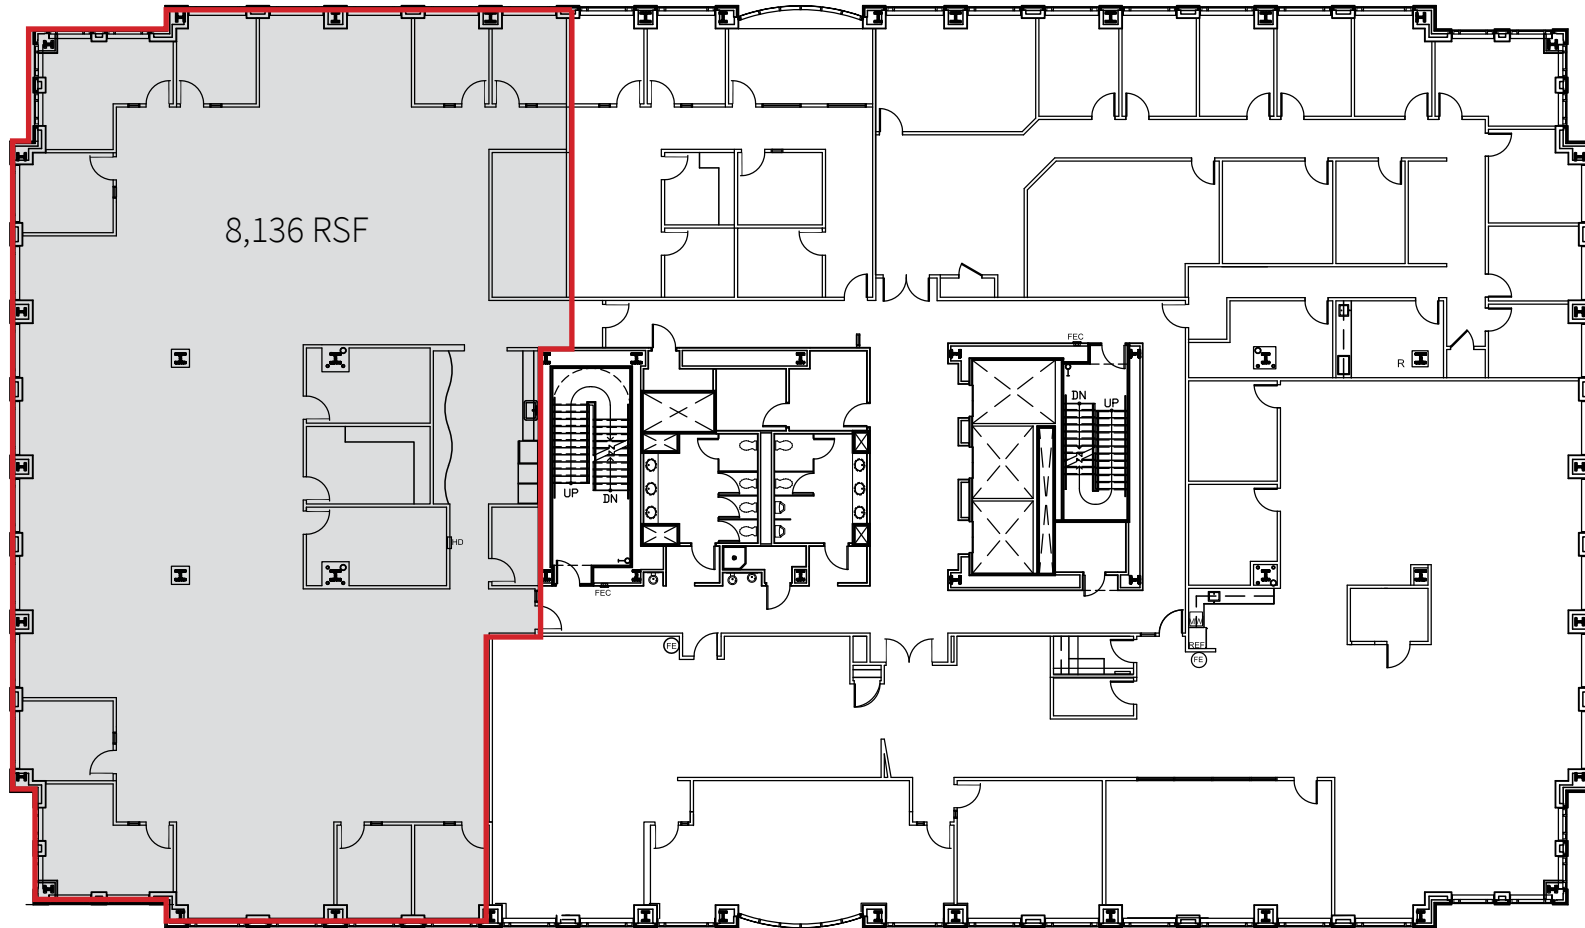

405  
NORTH KING STREET  
THE RENAISSANCE CENTRE

Availability: FLOOR 4

8,136 RSF

Leasing  
information

**Jamie Vari**  
Vice President  
+1 302 356 2862  
jamie.vari@am.jll.com

**Cindy Fleming**  
Associate Broker  
+ 1 302 356 2866  
cindy.fleming@am.jll.com